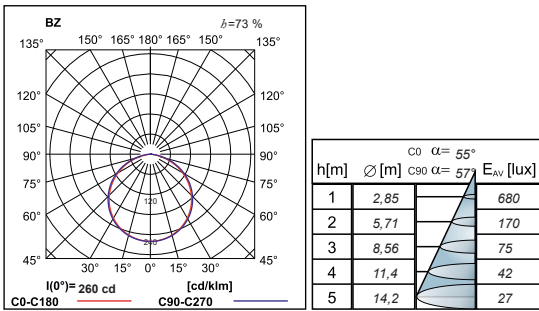

ARTSHAPE SQ LED

ARTSHAPE SQ LED SMALL FULL ZAW 4500LM PLX 840 Z-1,5M

- CE
- LED
- IP 40
- IP 20
- IK 04
- Indoor

Dimensions/Abmessungen

TYPE	A (mm)	B (mm)	C (mm)	R1 (mm)	R2 (mm)	R3 (mm)	R4 (mm)
SMALL EDGE	660	660	80	110	30	4960	5040
SMALL FULL	660	660	-	110	-	4960	-
MEDIUM EDGE	930	930	80	110	30	11000	11080
MEDIUM FULL	930	930	-	110	-	11000	-
LARGE EDGE	1200	1200	80	110	30	17000	17080
LARGE FULL	1200	1200	-	110	-	17000	-