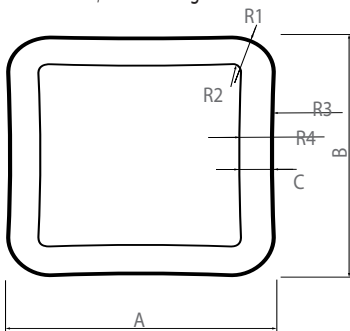

ARTSHAPE SQ LED

ARTSHAPE SQ LED SMALL FULL ZAW 4500LM PLX 840 Z-1,5M

- CE
- LED
- IP 40
- IP 20
- IK 04
- Indoor

Dimensions/Abmessungen

TYPE	A (mm)	B (mm)	C (mm)	R1 (mm)	R2 (mm)	R3 (mm)	R4 (mm)
SMALL EDGE	660	660	80	110	30	4960	5040
SMALL FULL	660	660	-	110	-	4960	-
MEDIUM EDGE	930	930	80	110	30	11000	11080
MEDIUM FULL	930	930	-	110	-	11000	-
LARGE EDGE	1200	1200	80	110	30	17000	17080
LARGE FULL	1200	1200	-	110	-	17000	-