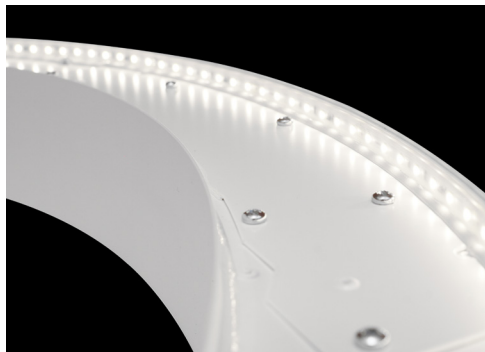

ARTSHAPE SQ LED UP&DOWN